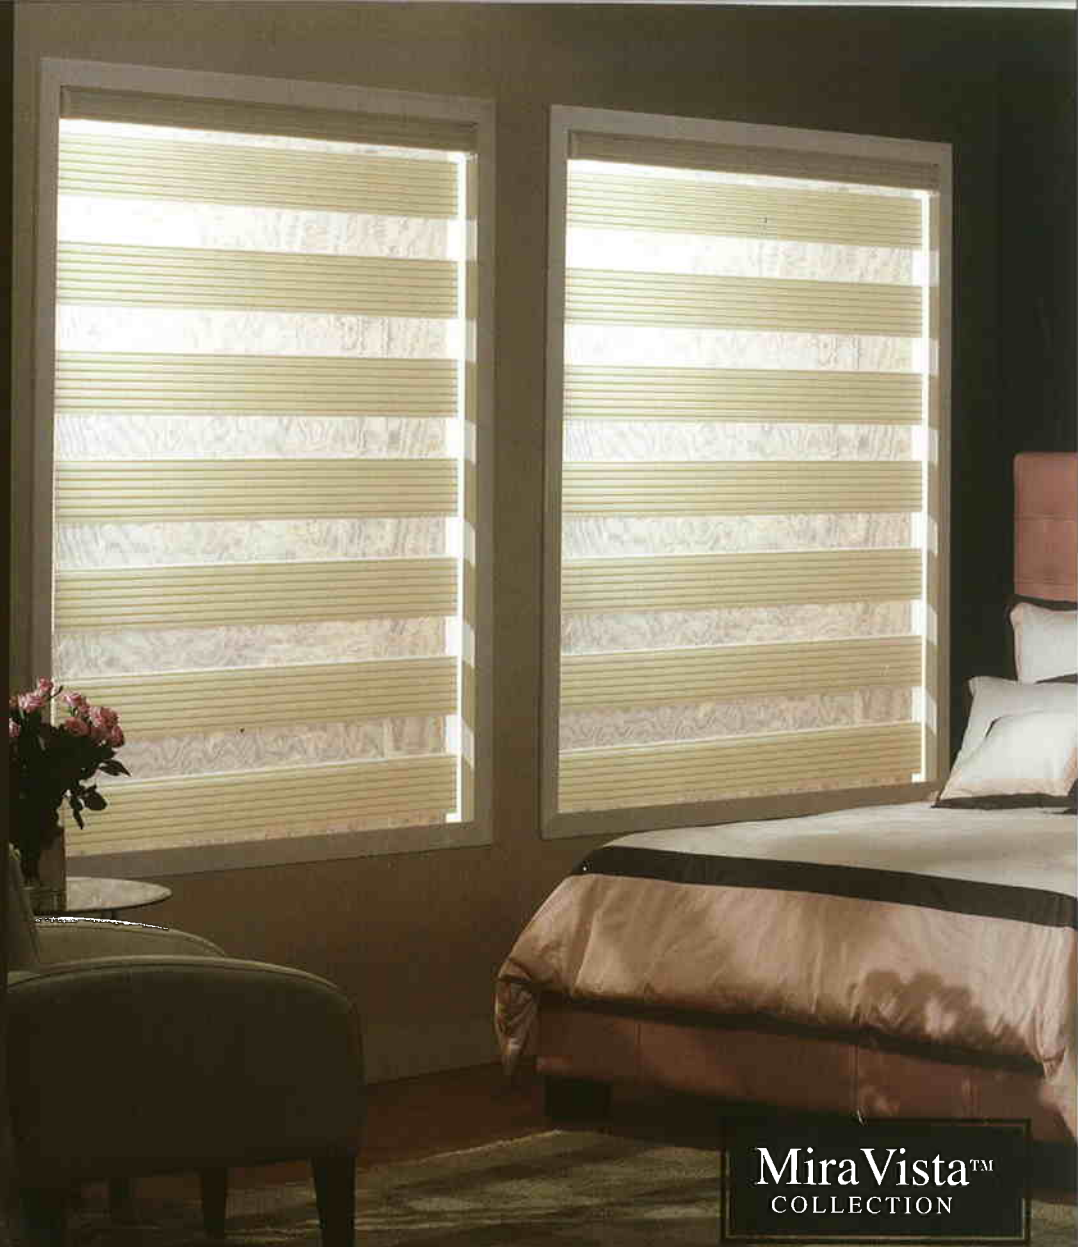

Available in a wide assortment of colours, textures and opacities, design options include traditional roller shade operation, dual shade for maximum control of the sun's glare and harmful UV rays and our unique tri-shade for optimal light control and intimacy.

Choices of Operation

Manual Operation:

- available on traditional, dual and tri-shades
- single continuous loop control allows you to adjust shade height and light diffusion

Trigger Operation:

- available on traditional and dual shades
- single continuous loop control works at the touch of a finger by simply pulling on the chain loop allowing the shade to retract slowly into the cassette.